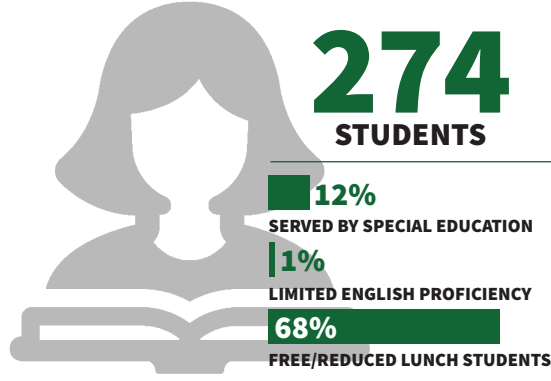

Elementary School GRADES PRE K-K

Empowering & inspiring every child every day. Every student matters, every moment counts.
SCHOOL MOTTO

Spartan Sprout SCHOOL MASCOT

Hunter Green & Yellow SCHOOL COLORS